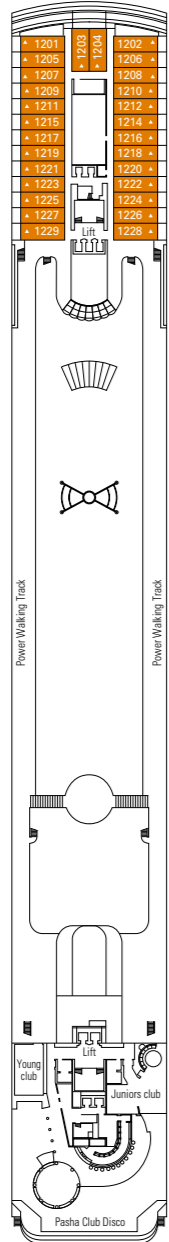

MSC Sinfonia

Use the deck plans to select your ideal cabin. Choose the deck you wish then use the colours to identify the category of accommodation you desire

980 CABINS | 2679 GUESTS

Data and descriptions are subject to change and will be verified at the time of booking.

CABIN CATEGORIES AND EXPERIENCES

- BELLA · Interior
- BELLA · Outside with Partial View
- FANTASTICA · Interior
- FANTASTICA · Ocean View
- FANTASTICA · Balcony
- FANTASTICA · Suite
- AUREA · Balcony
- AUREA · Suite

All cabins have one double bed convertible to two single beds, except cabins for guests with disabilities or reduced mobility (H).
 3rd bed available in all categories
 4th bed available in all categories (except Balcony Fantastica, Suite Fantastica and Suite Aurea)

LEGEND

- Sofa bed
- 3rd and 4th bed are bunks
- H Cabin for guests with disabilities or reduced mobility
- 3rd bed is a bunk bed
- Connecting Cabins

DECK 13
SCHUBERT

DECK 12
BIZET

DECK 11
DEBUSSY

DECK 10
SIBELIUS