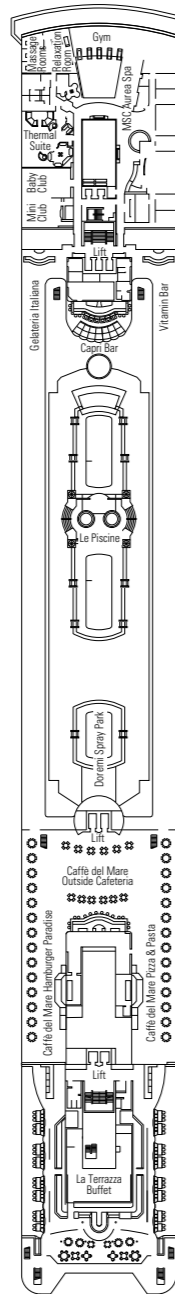

MSC Sinfonia

Use the deck plans to select your ideal cabin. Choose the deck you wish then use the colours to identify the category of accommodation you desire

980 CABINS | 2679 GUESTS

Data and descriptions are subject to change and will be verified at the time of booking.

All cabins have one double bed convertible to two single beds, except cabins for guests with disabilities or reduced mobility (H).
 3rd bed available in all categories
 4th bed available in all categories (except Balcony Fantastica, Suite Fantastica and Suite Aurea)

LEGEND

- Sofa bed
- 3rd and 4th bed are bunks
- H Cabin for guests with disabilities or reduced mobility
- 3rd bed is a bunk bed
- Connecting Cabins

DECK 13
SCHUBERT

DECK 12
BIZET

DECK 11
DEBUSSY

DECK 10
SIBELIUS

DECK 9
TCHAIKOVSKI

DECK 8
BACH

DECK 7
BRAHMS

DECK 6
MOZART

DECK 5
BEETHOVEN