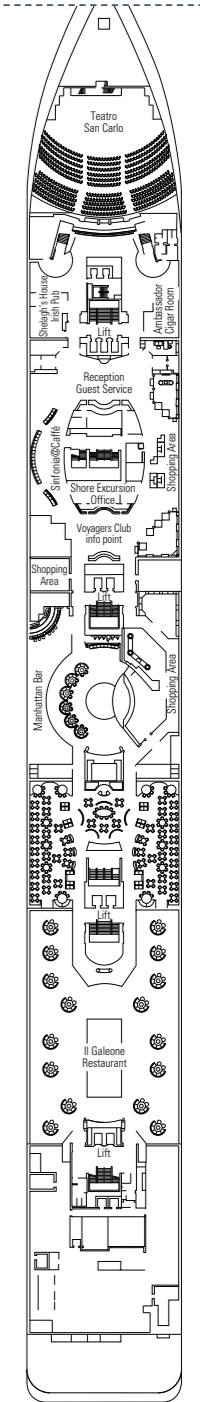

MSC Sinfonia

Use the deck plans to select your ideal cabin. Choose the deck you wish then use the colours to identify the category of accommodation you desire

980 CABINS | 2679 GUESTS

Data and descriptions are subject to change and will be verified at the time of booking.

All cabins have one double bed convertible to two single beds, except cabins for guests with disabilities or reduced mobility (H).
 3rd bed available in all categories
 4th bed available in all categories (except Balcony Fantastica, Suite Fantastica and Suite Aurea)

LEGEND

- Sofa bed
- 3rd and 4th bed are bunks
- H Cabin for guests with disabilities or reduced mobility
- 3rd bed is a bunk bed
- Connecting Cabins

DECK 13
SCHUBERT

DECK 12
BIZET

DECK 11
DEBUSSY

DECK 10
SIBELIUS

DECK 9
TCHAIKOVSKI

DECK 8
BACH

DECK 7
BRAHMS

DECK 6
MOZART

DECK 5
BEETHOVEN