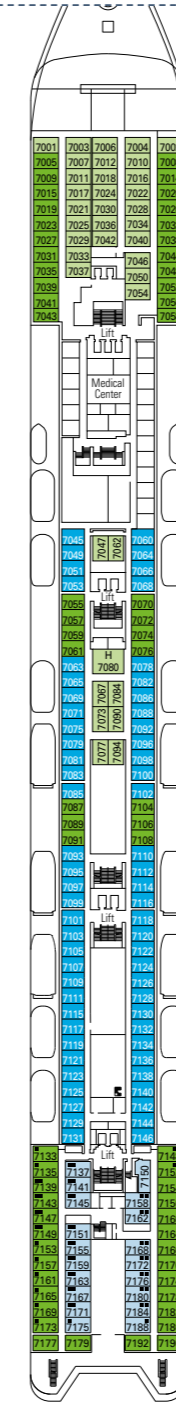

MSC Sinfonia

Use the deck plans to select your ideal cabin. Choose the deck you wish then use the colours to identify the category of accommodation you desire

980 CABINS | 2679 GUESTS

Data and descriptions are subject to change and will be verified at the time of booking.

All cabins have one double bed convertible to two single beds, except cabins for guests with disabilities or reduced mobility (H).
 3rd bed available in all categories
 4th bed available in all categories (except Balcony Fantastica, Suite Fantastica and Suite Aurea)

LEGEND

- Sofa bed
- 3rd and 4th bed are bunks
- H Cabin for guests with disabilities or reduced mobility
- 3rd bed is a bunk bed
- Connecting Cabins

DECK 13
SCHUBERT

DECK 12
BIZET

DECK 11
DEBUSSY

DECK 10
SIBELIUS

DECK 9
TCHAIKOVSKI

DECK 8
BACH

DECK 7
BRAHMS

DECK 6
MOZART

DECK 5
BEETHOVEN