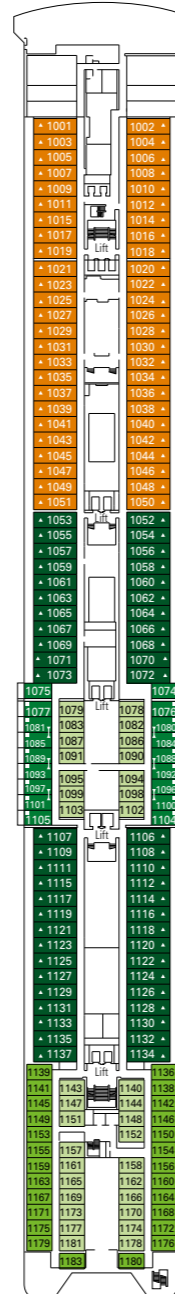

MSC Sinfonia

Use the deck plans to select your ideal cabin. Choose the deck you wish then use the colours to identify the category of accommodation you desire

980 CABINS | 2679 GUESTS

Data and descriptions are subject to change and will be verified at the time of booking.

All cabins have one double bed convertible to two single beds, except cabins for guests with disabilities or reduced mobility (H).
 3rd bed available in all categories
 4th bed available in all categories (except Balcony Fantastica, Suite Fantastica and Suite Aurea)

LEGEND

- Sofa bed
- 3rd and 4th bed are bunks
- H Cabin for guests with disabilities or reduced mobility
- 3rd bed is a bunk bed
- Connecting Cabins

DECK 13
SCHUBERT

DECK 12
BIZET

DECK 11
DEBUSSY

DECK 10
SIBELIUS

DECK 9
TCHAIKOVSKI

DECK 8
BACH

DECK 7
BRAHMS

DECK 6
MOZART

DECK 5
BEETHOVEN