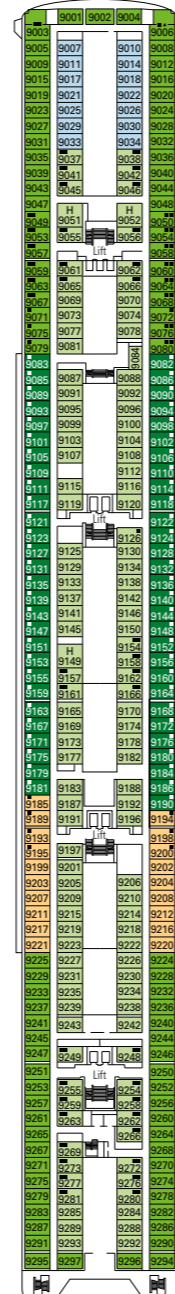

MSC Sinfonia

Use the deck plans to select your ideal cabin. Choose the deck you wish then use the colours to identify the category of accommodation you desire

980 CABINS | 2679 GUESTS

Data and descriptions are subject to change and will be verified at the time of booking.

All cabins have one double bed convertible to two single beds, except cabins for guests with disabilities or reduced mobility (H).
 3rd bed available in all categories
 4th bed available in all categories (except Balcony Fantastica, Suite Fantastica and Suite Aurea)

LEGEND

- Sofa bed
- 3rd and 4th bed are bunks
- H Cabin for guests with disabilities or reduced mobility
- 3rd bed is a bunk bed
- Connecting Cabins

DECK 13
SCHUBERT

DECK 12
BIZET

DECK 11
DEBUSSY

DECK 10
SIBELIUS

DECK 9
TCHAIKOVSKI

DECK 8
BACH

DECK 7
BRAHMS

DECK 6
MOZART

DECK 5
BEETHOVEN