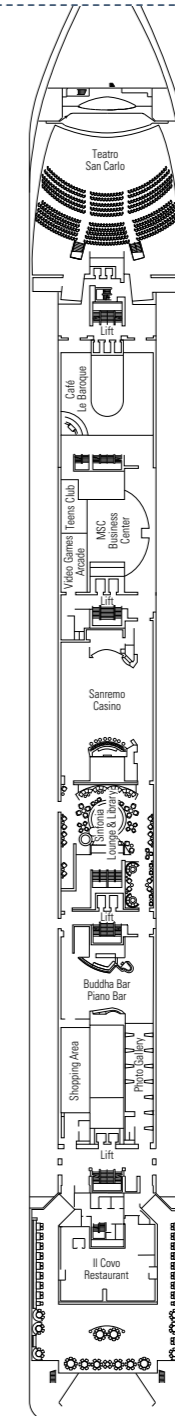

MSC Sinfonia

Use the deck plans to select your ideal cabin. Choose the deck you wish then use the colours to identify the category of accommodation you desire

980 CABINS | 2679 GUESTS

Data and descriptions are subject to change and will be verified at the time of booking.

All cabins have one double bed convertible to two single beds, except cabins for guests with disabilities or reduced mobility (H).
 3rd bed available in all categories
 4th bed available in all categories (except Balcony Fantastica, Suite Fantastica and Suite Aurea)

LEGEND

- Sofa bed
- 3rd and 4th bed are bunks
- H Cabin for guests with disabilities or reduced mobility
- 3rd bed is a bunk bed
- Connecting Cabins

DECK 13
SCHUBERT

DECK 12
BIZET

DECK 11
DEBUSSY

DECK 10
SIBELIUS

DECK 9
TCHAIKOVSKI

DECK 8
BACH

DECK 7
BRAHMS

DECK 6
MOZART

DECK 5
BEETHOVEN